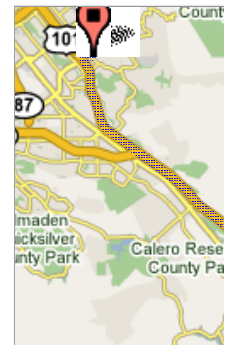

Start **1505 E Main Ave**  
**Morgan Hill, CA 95037**

End **3434 Silver Creek Rd**  
**San Jose, CA 95121**

Travel **17.9 mi – about 21 mins, up to 25 mins in traffic**

**Save trees. Go green.**  
Download Google Maps for  
Text maps to 46645.

 **1505 E Main Ave**  
**Morgan Hill, CA 95037**

**Drive:** 17.9 mi – about 21 mins, up to 25 mins in traffic

1. Head **northeast** on **E Main Ave** toward **Elm Ave** 0.7 mi  
2 mins

 2. **E Main Ave** turns **left** and becomes **Cochrane Rd** 2.3 mi  
4 mins

3. Take the ramp onto **US-101 N** 13.6 mi  
13 mins

4. Take the **Capitol Expy E** exit 0.8 mi  
2 mins

5. Merge onto **E Capitol Expy** 0.2 mi

 6. Turn **right** at **Silver Creek Rd** 0.3 mi

 **3434 Silver Creek Rd**  
**San Jose, CA 95121**

These directions are for planning purposes only. You may find that construction projects, traffic, or other events may cause road conditions to differ from the map results.

Map data ©2007 NAVTEQ™