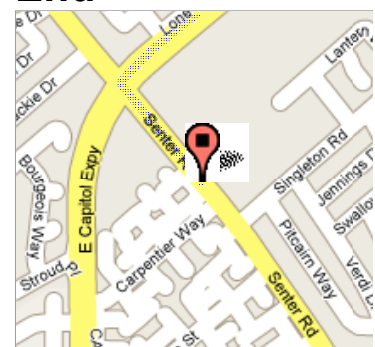

**1505 E Main Ave  
Morgan Hill, CA 95037**  
Drive: 18.9 mi – about 23 mins

- |   |                    |
|---|--------------------|
| 1. Head <b>northeast</b> on <b>E Main Ave</b> toward <b>Elm Ave</b>   | 0.7 mi<br>2 mins   |
| 2. <b>E Main Ave</b> turns <b>left</b> and becomes <b>Cochrane Rd</b> | 2.3 mi<br>4 mins   |
| 3. Take the ramp onto <b>US-101 N</b>                                 | 13.6 mi<br>13 mins |
| 4. Take the <b>Capitol Expy W</b> exit                                | 0.9 mi<br>2 mins   |
| 5. Merge onto <b>E Capitol Expy</b>                                   | 1.2 mi<br>2 mins   |
| 6. Turn <b>left</b> at <b>Senter Rd</b>                               | 0.2 mi<br>1 min    |

### Start

**3200 Senter Rd  
San Jose, CA 95111**

These directions are for planning purposes only. You may find that construction projects, traffic, or other events may cause road conditions to differ from the map results.