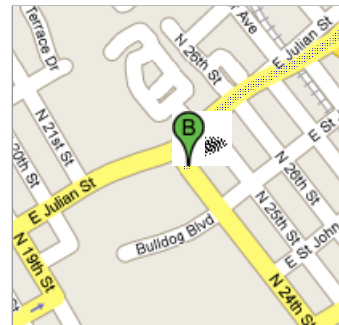

Start **1505 E Main Ave  
Morgan Hill, CA 95037**  
End **275 N 24th St  
San Jose, CA 95116**  
Travel **22.3 mi – about 26 mins**

**Get Google Maps on your phone**  
Text the word "GMAPS" to 466453

**A** **1505 E Main Ave  
Morgan Hill, CA 95037**  
Drive: 22.3 mi – about 26 mins

1. Head **northeast** on **E Main Ave** toward **Elm Ave** 0.7 mi  
2 mins
- ← 2. Turn **left** at **Cochrane Rd** 2.3 mi  
4 mins
3. Take the ramp onto **US-101 N** 18.3 mi  
18 mins
4. Take the **McKee Rd/Julian St** exit 0.4 mi  
1 min
- ← 5. Turn **left** at **E Julian St** 0.4 mi  
1 min
- ← 6. Turn **left** at **N 24th St** 151 ft

**B** **275 N 24th St  
San Jose, CA 95116**

These directions are for planning purposes only. You may find that construction projects, traffic, or other events may cause road conditions to differ from the map results.

Map data ©2008 NAVTEQ™

**Overview**

**Start**

**End**

Map data ©2008 NAVTEQ™