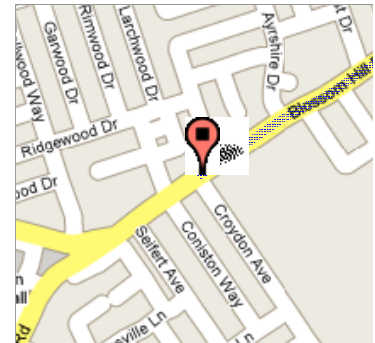

Start **1505 E Main Ave
Morgan Hill, CA
95037**

End **1290 Blossom Hill
Rd
San Jose, CA 95118**

Travel **19.2 mi – about 24
mins**

Save trees. Go green!
Download Google Maps for mobile
Text maps to 466453

 **1505 E Main Ave
Morgan Hill, CA 95037**
Drive: 19.2 mi – about 24 mins

- | | |
|--|------------------|
| 1. Head northeast on E Main Ave
toward Elm Ave | 0.7 mi
2 mins |
|  2. E Main Ave turns left and
becomes Cochrane Rd | 2.3 mi
4 mins |
| 3. Take the ramp onto US-101 N | 8.6 mi
8 mins |
| 4. Take exit 377A to merge onto CA-
85 N toward Cupertino/Mountain
View | 6.3 mi
6 mins |
| 5. Take exit 6 for Almaden Expy | 0.3 mi |
|  6. Turn left at Almaden Expy | 0.4 mi
3 mins |
|  7. Turn right at Blossom Hill Rd | 0.6 mi
2 mins |

Overview

Start

End

 **1290 Blossom Hill Rd
San Jose, CA 95118**

These directions are for planning purposes only. You may find that construction projects, traffic, or other events may cause road conditions to differ from the map results.