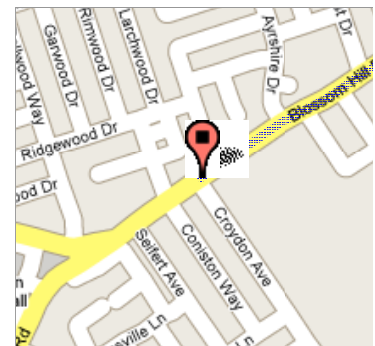

Start **1505 E Main Ave
Morgan Hill, CA
95037**

End **1290 Blossom Hill
Rd
San Jose, CA 95118**

Travel **19.2 mi – about 24
mins**

Save trees. Go green!
Download Google Maps for mobile
Text **maps** to **466453**

 **1505 E Main Ave
Morgan Hill, CA 95037**
Drive: 19.2 mi – about 24 mins

Overview

1. Head **northeast** on **E Main Ave** toward **Elm Ave** 0.7 mi
2 mins

 2. **E Main Ave** turns **left** and becomes **Cochrane Rd** 2.3 mi
4 mins

3. Take the ramp onto **US-101 N** 8.6 mi
8 mins

4. Take exit **377A** to merge onto **CA-85 N** toward **Cupertino/Mountain View** 6.3 mi
6 mins

5. Take exit **6** for **Almaden Expy** 0.3 mi

 6. Turn **left** at **Almaden Expy** 0.4 mi
3 mins

 7. Turn **right** at **Blossom Hill Rd** 0.6 mi
2 mins

Start

 **1290 Blossom Hill Rd
San Jose, CA 95118**

End

These directions are for planning purposes only. You may find that construction projects, traffic, or other events may cause road conditions to differ from the map results.