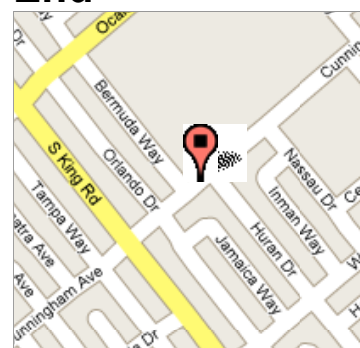

End

These directions are for planning purposes only. You may find that construction projects, traffic, or other events may cause road conditions to differ from the map results.

Map data ©2007 NAVTEQ™

Map data ©2007
NAVTEQ™