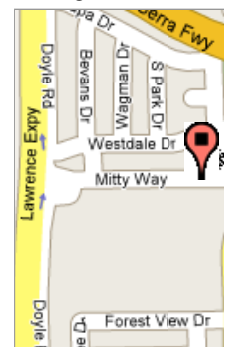

1505 E Main Ave
Morgan Hill, CA 95037

Drive: 29.1 mi – about 34 mins, up to 40 mins in traffic

1. Head **northeast** on **E Main Ave** toward **Elm Ave** 0.7 mi
2 mins

2. **E Main Ave** turns **left** and becomes **Cochrane Rd** 2.3 mi
4 mins

3. Take the ramp onto **US-101 N** 16.5 mi
16 mins

4. Take the exit onto **I-280 N** toward **Downtown San Jose** 7.9 mi
8 mins

5. Take the **Saratoga Ave** exit 0.3 mi

6. Keep **left** at the fork, follow signs for **Saratoga Ave S/Saratoga** and merge onto **Saratoga Ave** 0.5 mi
2 mins

7. Turn **right** at **Moorpark Ave** 0.8 mi
2 mins

8. Turn **right** at **Mitty Way** 486 ft

5000 Mitty Way
San Jose, CA 95129

These directions are for planning purposes only. You may find that construction projects, traffic, or other events may cause road conditions to differ from the map results.

Map data ©2007 NAVTEQ™

Overview

Start

End

Map data ©2007 NAVTEQ™