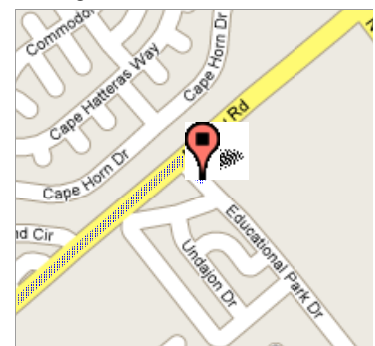

Start **1505 E Main Ave
Morgan Hill, CA
95037**

End **1776 Educational
Park Dr
San Jose, CA 95133**

Travel **23.4 mi – about 28
mins**

Save trees. Go green!
Download Google Maps for mobile
Text maps to 466453

**1505 E Main Ave
Morgan Hill, CA 95037**
Drive: 23.4 mi – about 28 mins

- | | |
|---|--------------------|
| 1. Head northeast on E Main Ave toward Elm Ave | 0.7 mi
2 mins |
| 2. E Main Ave turns left and becomes Cochrane Rd | 2.3 mi
4 mins |
| 3. Take the ramp onto US-101 N | 18.3 mi
18 mins |
| 4. Take the Julian St/McKee Rd exit | 0.4 mi
1 min |
| 5. Turn right at McKee Rd | 0.4 mi
1 min |
| 6. Turn left at N King Rd | 0.8 mi
2 mins |
| 7. Turn right at Mabury Rd | 0.4 mi
1 min |
| 8. Turn right at Educational Park Dr | 207 ft |

**1776 Educational Park Dr
San Jose, CA 95133**

These directions are for planning purposes only. You may find that construction projects, traffic, or other events may cause road conditions to differ from the map results.

Map data ©2007 NAVTEQ™

Overview

Start

End

Map data ©2007
NAVTEQ™