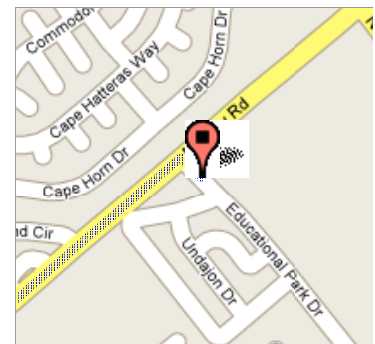

Start **1505 E Main Ave  
Morgan Hill, CA  
95037**

End **1776 Educational  
Park Dr  
San Jose, CA 95133**

Travel **23.4 mi – about 28  
mins**

**Save trees. Go green!**  
Download Google Maps for mobile  
Text **maps** to **466453**

**1505 E Main Ave  
Morgan Hill, CA 95037**  
Drive: 23.4 mi – about 28 mins

- |  |                    |
|--|--------------------|
| 1. Head <b>northeast</b> on <b>E Main Ave</b><br>toward <b>Elm Ave</b>   | 0.7 mi<br>2 mins   |
| 2. <b>E Main Ave</b> turns <b>left</b> and<br>becomes <b>Cochrane Rd</b> | 2.3 mi<br>4 mins   |
| 3. Take the ramp onto <b>US-101 N</b>                                    | 18.3 mi<br>18 mins |
| 4. Take the <b>Julian St/McKee Rd</b> exit                               | 0.4 mi<br>1 min    |
| 5. Turn <b>right</b> at <b>McKee Rd</b>                                  | 0.4 mi<br>1 min    |
| 6. Turn <b>left</b> at <b>N King Rd</b>                                  | 0.8 mi<br>2 mins   |
| 7. Turn <b>right</b> at <b>Mabury Rd</b>                                 | 0.4 mi<br>1 min    |
| 8. Turn <b>right</b> at <b>Educational Park Dr</b>                       | 207 ft             |

**1776 Educational Park Dr  
San Jose, CA 95133**

These directions are for planning purposes only. You may find that construction projects, traffic, or other events may cause road conditions to differ from the map results.

Map data ©2007 NAVTEQ™

**Overview**

**Start**

**End**

Map data ©2007  
NAVTEQ™