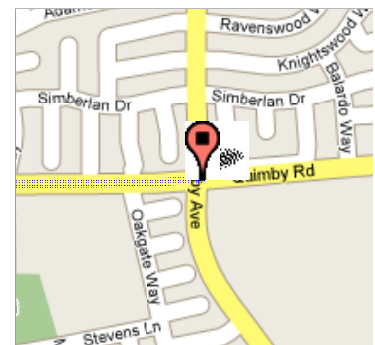

Start **1505 E Main Ave
Morgan Hill, CA
95037**

End **3300 Quimby Rd
San Jose, CA 95148**

Travel **20.4 mi – about 26
mins**

Save trees. Go green!
Download Google Maps for mobile
Text maps to 466453

**1505 E Main Ave
Morgan Hill, CA 95037**
Drive: 20.4 mi – about 26 mins

- | | |
|---|--------------------|
| 1. Head northeast on E Main Ave toward Elm Ave | 0.7 mi
2 mins |
| 2. E Main Ave turns left and becomes Cochrane Rd | 2.3 mi
4 mins |
| 3. Take the ramp onto US-101 N | 13.6 mi
13 mins |
| 4. Take the Capitol Expy E exit | 0.8 mi
2 mins |
| 5. Merge onto E Capitol Expy | 1.4 mi
3 mins |
| 6. Turn right at Quimby Rd | 1.5 mi
4 mins |

Overview

Start

**3300 Quimby Rd
San Jose, CA 95148**

End

These directions are for planning purposes only. You may find that construction projects, traffic, or other events may cause road conditions to differ from the map results.