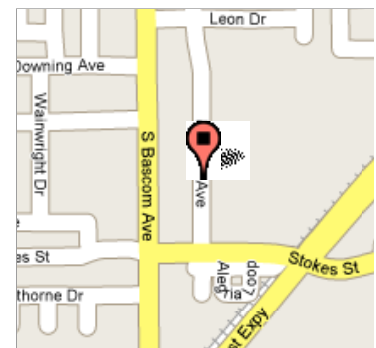

Start **1505 E Main Ave
Morgan Hill, CA
95037**

End **1224 Del Mar Ave
San Jose, CA 95128**

Travel **25.9 mi – about 31
mins**

Save trees. Go green!
Download Google Maps for mobile
Text maps to 466453

**1505 E Main Ave
Morgan Hill, CA 95037**
Drive: 25.9 mi – about 31 mins

Overview

- | | |
|--|--------------------|
| 1. Head northeast on E Main Ave
toward Elm Ave | 0.7 mi
2 mins |
| 2. E Main Ave turns left and
becomes Cochrane Rd | 2.3 mi
4 mins |
| 3. Take the ramp onto US-101 N | 16.5 mi
16 mins |
| 4. Take the exit onto I-280 N toward
Downtown San Jose | 4.4 mi
5 mins |
| 5. Exit onto Southwest Expy | 1.7 mi
4 mins |
| 6. Turn right at Stokes St | 0.1 mi
1 min |
| 7. Turn right at Del Mar Ave | 0.1 mi |

Start

**1224 Del Mar Ave
San Jose, CA 95128**

End

These directions are for planning purposes only. You may find that construction projects, traffic, or other events may cause road conditions to differ from the map results.