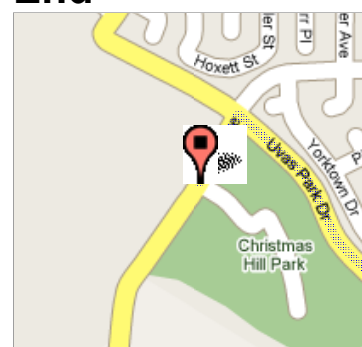

Start **1505 E Main Ave  
Morgan Hill, CA  
95037**

End **7100 Miller Ave  
Gilroy, CA 95020**

Travel **14.5 mi – about 22  
mins**

**Save trees. Go green!**  
Download Google Maps for mobile  
Text maps to 466453

**1505 E Main Ave  
Morgan Hill, CA 95037**  
Drive: 14.5 mi – about 22 mins

- |  |                   |
|--|-------------------|
| 1. Head <b>northeast</b> on <b>E Main Ave</b><br>toward <b>Elm Ave</b>             | 0.4 mi<br>1 min   |
| 2. Turn <b>right</b> at <b>Hill Rd</b>   | 1.1 mi<br>3 mins  |
| 3. Turn <b>right</b> at <b>E Dunne Ave</b>   | 1.2 mi<br>3 mins  |
| 4. Turn <b>left</b> to merge onto <b>US-101 S</b><br>toward <b>Los Angeles</b>     | 9.7 mi<br>10 mins |
| 5. Take exit <b>356</b> for <b>10th St/CA-152<br/>E</b>                            | 0.3 mi            |
| 6. Turn <b>right</b> at <b>E 10th St</b>   | 1.3 mi<br>4 mins  |
| 7. <b>E 10th St</b> turns slightly <b>right</b> and<br>becomes <b>Uvas Park Dr</b> | 0.4 mi            |
| 8. Turn <b>left</b> at <b>Miller Ave</b>   | 0.1 mi<br>1 min   |

### End

**7100 Miller Ave  
Gilroy, CA 95020**

These directions are for planning purposes only. You may find that construction projects, traffic, or other events may cause road conditions to differ from the map results.